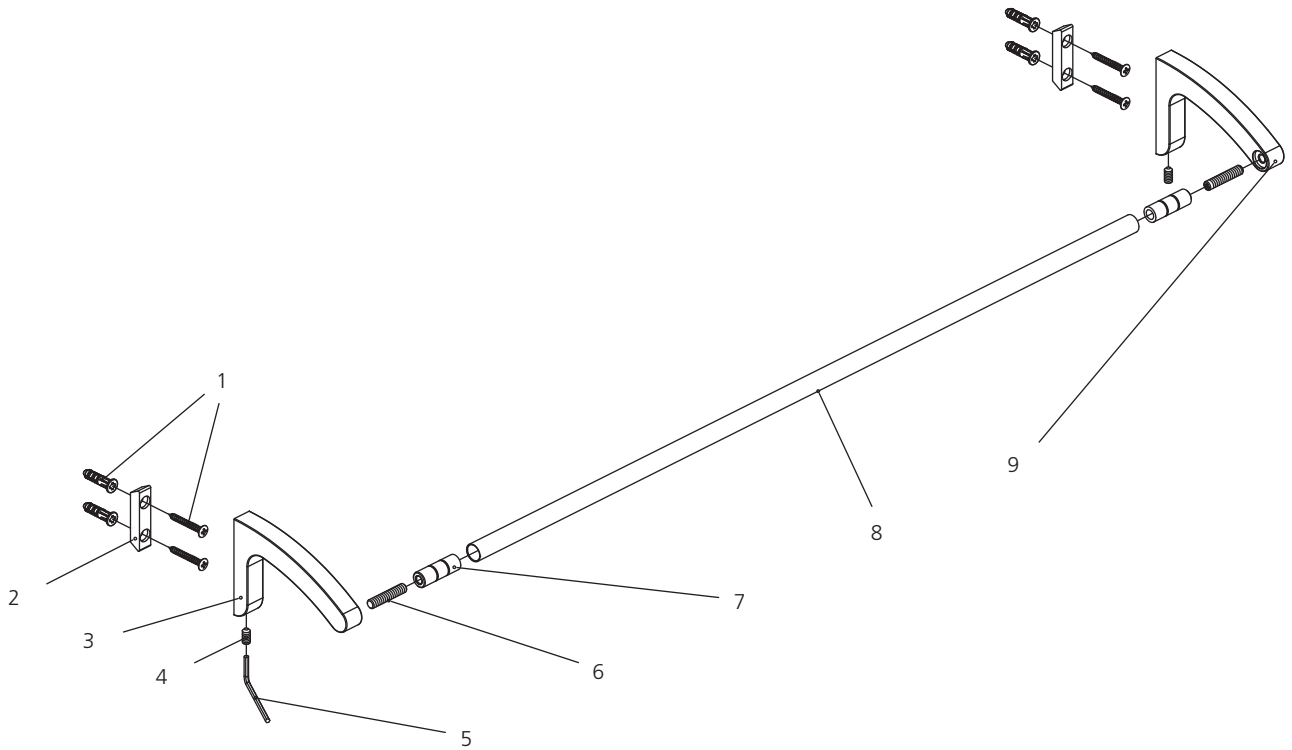

No: B5801200

©COPYRIGHT 2009, CHRISTO LEFROY BROOKS. ALL RIGHTS RESERVED.

DIMENSIONS IN INCHES & MILLIMETRES

WHILST EVERY EFFORT IS MADE TO ENSURE THE ACCURACY OF THESE DATA SHEETS THEY ARE SUBJECT TO CHANGE WITHOUT NOTICE AS PART OF THE COMPANY'S PRODUCT DEVELOPMENT PROCESS

K1-5102

24" TOWEL RAIL

- 1 Anchor bolt and screw (290604)
- 2 Mounting bracket (293251)
- 3 Bracket (240268H)
- 4 Set screw (053009)
- 5 Allen key (031000)

- 6 Bolt (017850)
- 7 Adaptor (255943)
- 8 24" Towel rail (250418)
- 9 Bracket (240268C)