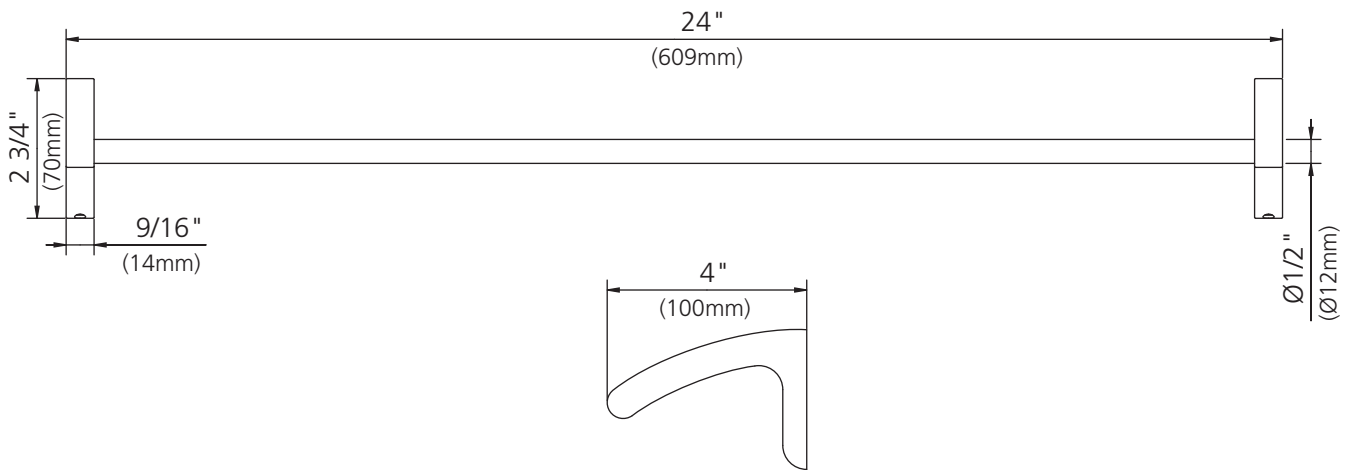

LEFROY BROOKS

1 8 2 8 T R O U T M A N S T R E E T
R I D G E W O O D N E W Y O R K N Y 1 1 3 8 5 U S A
T: +1(718) 302 5292 F: +1(718) 302 4177

K1-5102
24" TOWEL RAIL

DIMENSIONAL DATA SHEET

DATE: 29 April 2011

No: B5801200

©COPYRIGHT 2009, CHRISTO LEFROY BROOKS. ALL RIGHTS RESERVED.

DIMENSIONS IN INCHES & MILLIMETRES

WHILST EVERY EFFORT IS MADE TO ENSURE THE ACCURACY OF THESE DATA SHEETS THEY ARE SUBJECT TO CHANGE WITHOUT NOTICE AS PART OF THE COMPANY'S PRODUCT DEVELOPMENT PROCESS

K1-5102

24" TOWEL RAIL

- 1 Anchor bolt and screw (290604)
- 2 Mounting bracket (293251)
- 3 Bracket (240268H)
- 4 Set screw (053009)
- 5 Allen key (031000)

- 6 Bolt (017850)
- 7 Adaptor (255943)
- 8 24" Towel rail (250418)
- 9 Bracket (240268C)